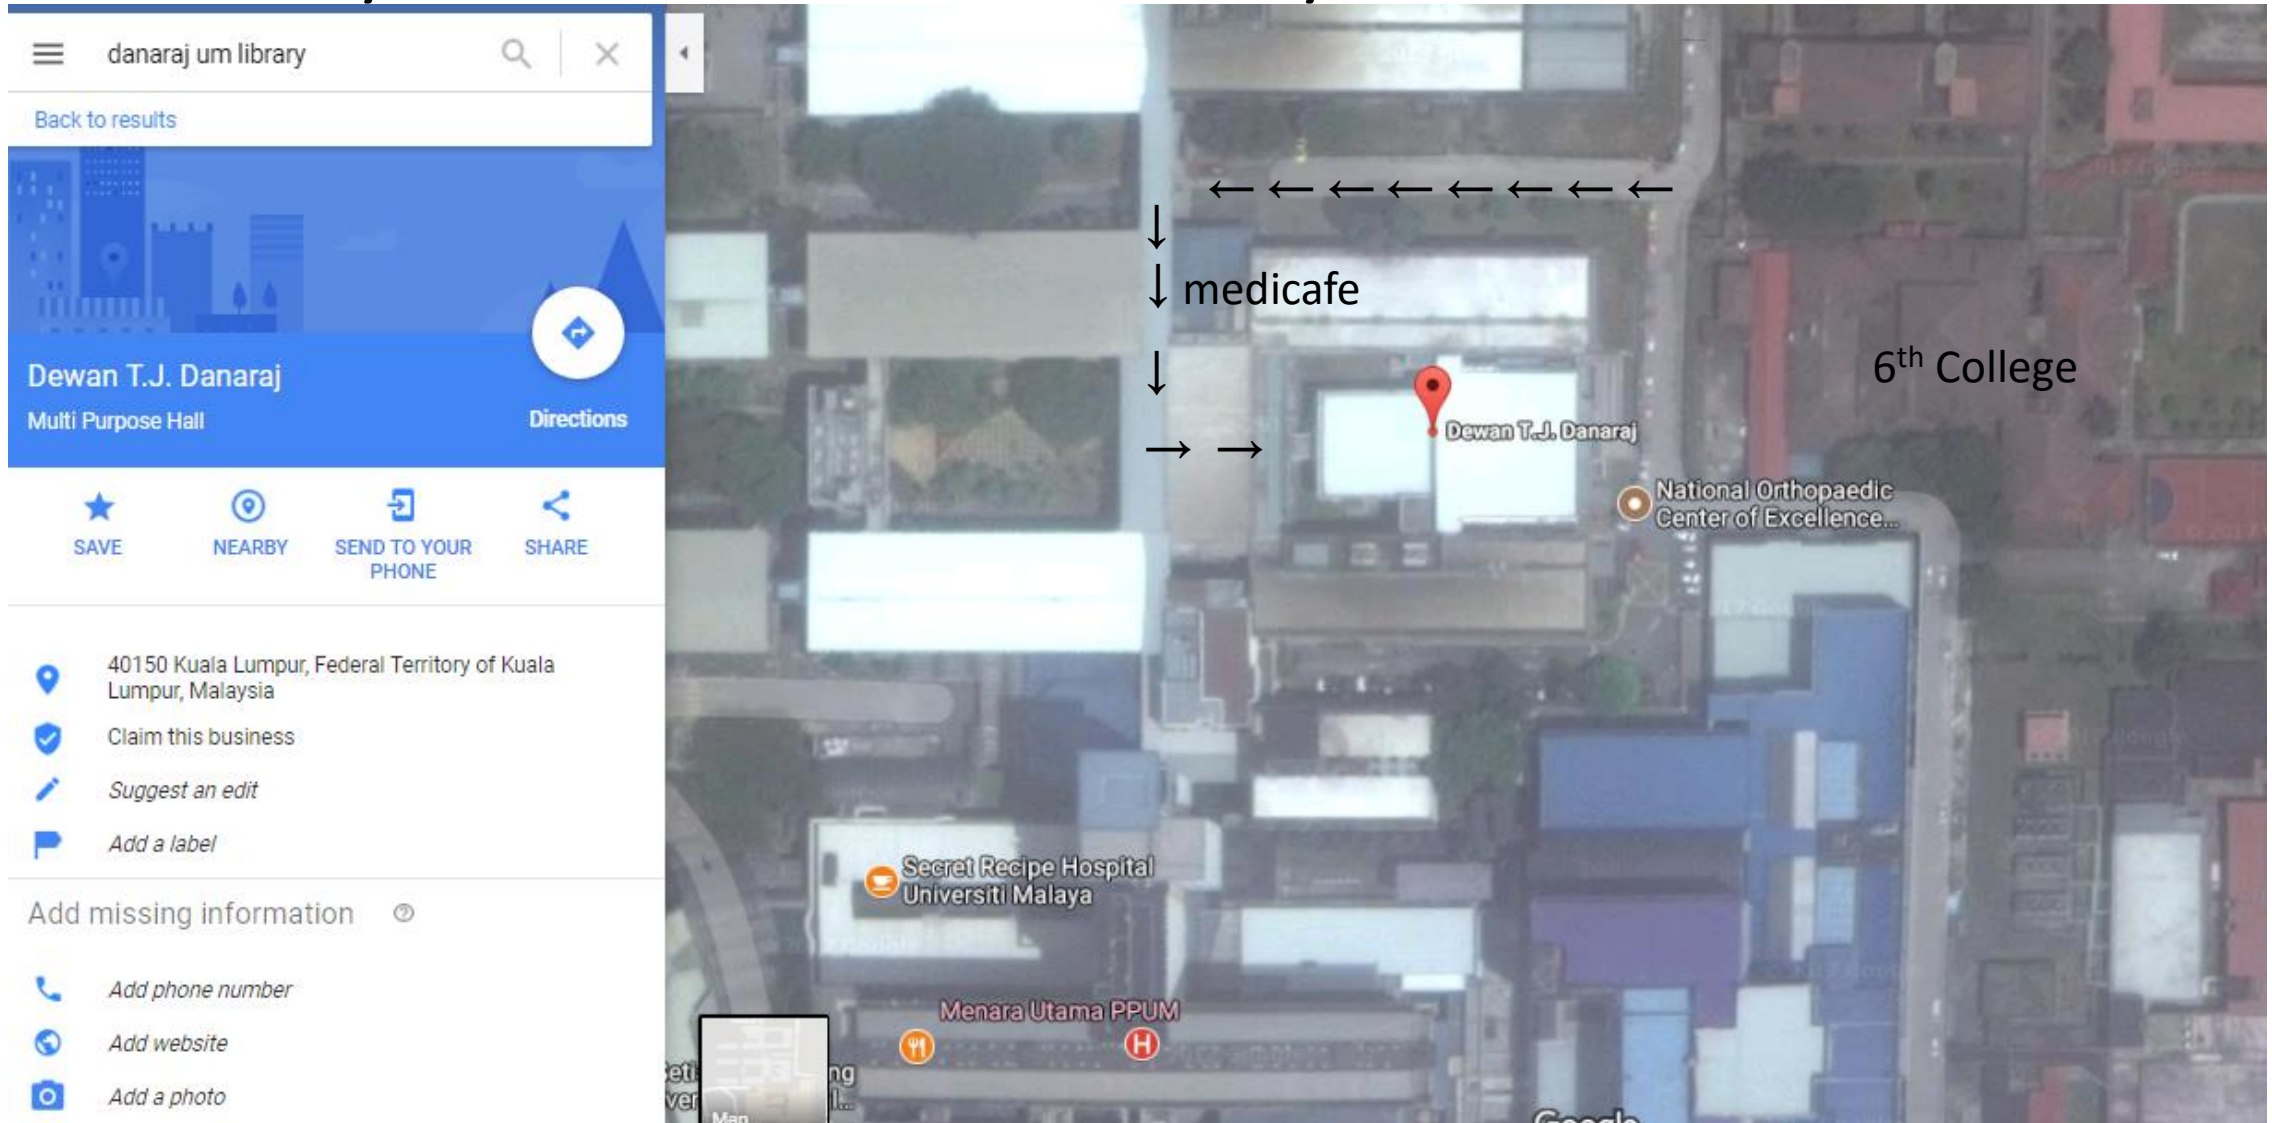

# How to get there? Where to Park?

- T. J. Danaraj Auditorium ( Beside Faculty of Medicine Library)
  - Pullman Bangsar (Beside Menara TM)

# How to get to T. J. Danaraj Auditorium/ Faculty of Medicine library

Where to park?

-UM EXAM building car park(10-15 minutes walk)

# Where to park?

- Jalan University Parking (10-15 minutes walk)
- infront of University Tower

- Kelana Jaya LRT Line to Stop at Kerinchi Station
- 10 minutes walk from station

How to get to Pullman Hotel Bangsar